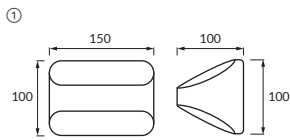

BETI LED

GB: Decorative SMD LED fitting / DE: SMD LED-Zierleuchte / RU: Декоративный светильник SMD LED

① BETI LED C 5W 4000K

② BETI LED C 10W 4000K

③ BETI LED L 5W 4000K

④ BETI LED L 10W 4000K

	01234	ABCDE					
①	03100	BETI LED C 5W 4000K	5W	400 lm			5901477331008
②	03101	BETI LED C 10W 4000K	10W	820 lm	white weiß белый	neutral white Neutralweiß нейтральный белый	5901477331015
③	03102	BETI LED L 5W 4000K	5W	400 lm			5901477331022
④	03103	BETI LED L 10W 4000K	10W	820 lm			5901477331039