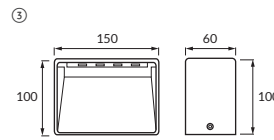

BETI LED

GB: Decorative SMD LED fitting / DE: SMD LED-Zierleuchte / RU: Декоративный светильник SMD LED

① BETI LED C 5W 4000K

② BETI LED C 10W 4000K

③ BETI LED L 5W 4000K

④ BETI LED L 10W 4000K

	01234	ABCDE					
①	03100	BETI LED C 5W 4000K	5W	400 lm			5901477331008
②	03101	BETI LED C 10W 4000K	10W	820 lm	white weiß белый	neutral white Neutralweiß нейтральный белый	5901477331015
③	03102	BETI LED L 5W 4000K	5W	400 lm			5901477331022
④	03103	BETI LED L 10W 4000K	10W	820 lm			5901477331039