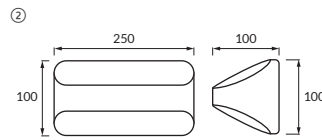

BETI LED

GB: Decorative SMD LED fitting / DE: SMD LED-Zierleuchte / RU: Декоративный светильник SMD LED

① BETI LED C 5W 4000K

② BETI LED C 10W 4000K

③ BETI LED L 5W 4000K

④ BETI LED L 10W 4000K

	01234	ABCDE					
①	03100	BETI LED C 5W 4000K	5W	400 lm			5901477331008
②	03101	BETI LED C 10W 4000K	10W	820 lm	white weiß белый	neutral white Neutralweiß нейтральный белый	5901477331015
③	03102	BETI LED L 5W 4000K	5W	400 lm			5901477331022
④	03103	BETI LED L 10W 4000K	10W	820 lm			5901477331039