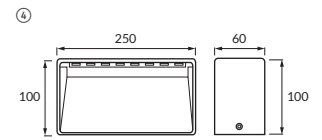

BETI LED

GB: Decorative SMD LED fitting / DE: SMD LED-Zierleuchte / RU: Декоративный светильник SMD LED

① BETI LED C 5W 4000K

② BETI LED C 10W 4000K

③ BETI LED L 5W 4000K

④ BETI LED L 10W 4000K

	01234	ABCDE					
①	03100	BETI LED C 5W 4000K	5W	400 lm			5901477331008
②	03101	BETI LED C 10W 4000K	10W	820 lm	white weiß белый	neutral white Neutralweiß нейтральный белый	5901477331015
③	03102	BETI LED L 5W 4000K	5W	400 lm			5901477331022
④	03103	BETI LED L 10W 4000K	10W	820 lm			5901477331039