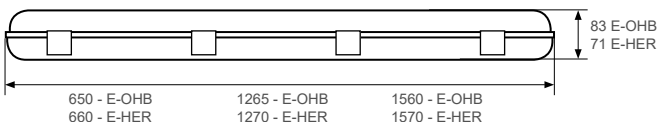

kod	EAN	opakowanie	współpraca z czujnikami ruchu	źródło światła*
C10-E-OHB118PC	5908311362266	1/10	ok	1x T8 LED 60cm
C10-E-OHB136PC	5908311362273	1/8	ok	1x T8 LED 120cm
C10-E-OHB158PC	5908311362280	1/8	ok	1x T8 LED 150cm
C10-E-OHB218PC	5908311362297	1/6	ok	2x T8 LED 60cm
C10-E-OHB236PC	5908311362303	1/6	ok	2x T8 LED 120cm
C10-E-OHB258PC	5908311362310	1/4	ok	2x T8 LED 150cm
C16-E-HER118PC	5900280916273	1/18	ok	1x T8 LED 60cm
C16-E-HER136PC	5900280914996	1/12	ok	1x T8 LED 120cm
C16-E-HER158PC	5900280916280	1/12	ok	1x T8 LED 150cm
C16-E-HER218PC	5900280912008	1/10	ok	2x T8 LED 60cm
C16-E-HER236PC	5900280912633	1/8	ok	2x T8 LED 120cm
C16-E-HER258PC	5900280916266	1/8	ok	2x T8 LED 150cm

► 1x T8-LED