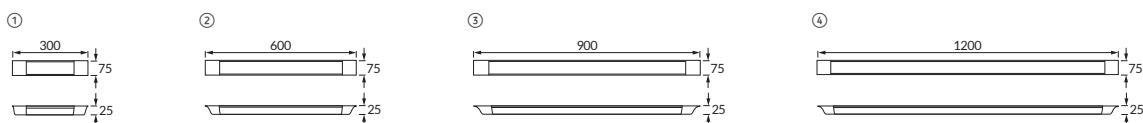

① FLAT LED 10W 4000K

② FLAT LED 20W 4000K

③ FLAT LED 30W 4000K

④ FLAT LED 40W 4000K

	01234	ABCDE					
①	02913	FLAT LED 10W 4000K	10 W	900 lm	biały biłá biela	neutralna biła neutrálńi biłá neutrálna biela	5901477329135
②	02914	FLAT LED 20W 4000K	20 W	1800 lm			5901477329142
③	02915	FLAT LED 30W 4000K	30 W	2700 lm			5901477329159
④	02916	FLAT LED 40W 4000K	40 W	3600 lm			5901477329166