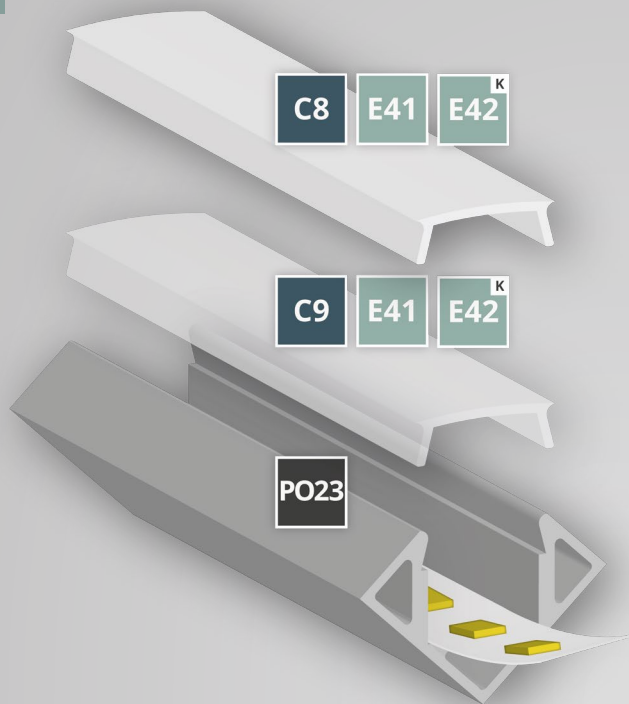

OEM

PO23 LED CORNER profile is designed for LED flexstrips with a maximum width of 11 mm and is universally used in the Interior areas.

The LED profile covers opal/satinised (translucence 65%) and clear (translucence 85%) are made of shatter-proof, non-flammable polycarbonate (classification flammability UL94 V-2) and create homogeneous LED lighting conditions with high utilisation of the light output (no pinpoint spots of light, but rather continuous lines of light).

Das PO23 LED ECK-Profil ist ultraklein dimensioniert und aufgrund des geringen Gewichtes unter anderem als ideale LED Lichtquelle in Wohn- und Büromöbeln, Wohnaccessoires, Vitrinen, Regalen sowie an Treppenstufen, Wänden und Decken geeignet.

GALAXY profiles
Perfect Light Lines

PO23 + C9

PO23 + C8

PO23 + C9

- max. 11 mm
- OEM
-
-

GALAXY profiles
Perfect Light Lines

COVERS | ABDECKUNGEN

C8 65% 200cm 8600013 300cm 8600028 600cm 8600056

C9 85% 200cm 8600012

END CAPS | ENDKAPPEN

E41 E41 8103050 E41W 8103053 E41B 8103055

E42 E42 8103052 42W 8103054 E42B 8103056

PROFILE

PO23 200 cm 8104052 200 cm 8104053 200cm 8104054
 550 cm 8104056

Z02 8104050