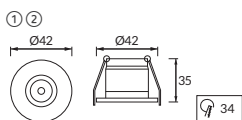

GOL LED

GB: Decorative POWER LED fitting / DE: POWER LED-Zierleuchte / RU: Декоративный светильник POWER LED

STRÜHM

	01234	ABCDE			
①	03887	GOL LED C 1,6W MATCHR 4000K	matt chrome / mattchrom / матовый хром	neutral white Neutralweiß нейтральный белый	5901477338878
②	03888	GOL LED C 1,6W WHITE 4000K	white / weiß / белый		5901477338885
③	03889	GOL LED D 1,6W MATCHR 4000K	matt chrome / mattchrom / матовый хром	neutral white Neutralweiß нейтральный белый	5901477338892
④	03890	GOL LED D 1,6W WHITE 4000K	white / weiß / белый		5901477338908

Material / Material / Материал

GB: aluminium alloy cast, plastic
DE: Aluminiumgusslegierung, Kunststoff
RU: литьё из сплава алюминия, пластмасса