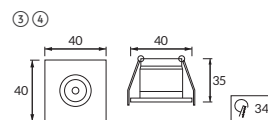

GOL LED

GB: Decorative POWER LED fitting / DE: POWER LED-Zierleuchte / RU: Декоративный светильник POWER LED

STRÜHM

	01234	ABCDE			
①	03887	GOL LED C 1,6W MATCHR 4000K	matt chrome / mattchrom / матовый хром	neutral white Neutralweiß нейтральный белый	5901477338878
②	03888	GOL LED C 1,6W WHITE 4000K	white / weiß / белый		5901477338885
③	03889	GOL LED D 1,6W MATCHR 4000K	matt chrome / mattchrom / матовый хром	neutral white Neutralweiß нейтральный белый	5901477338892
④	03890	GOL LED D 1,6W WHITE 4000K	white / weiß / белый		5901477338908

Material / Material / Материал

GB: aluminium alloy cast, plastic
DE: Aluminiumgusslegierung, Kunststoff
RU: литьё из сплава алюминия, пластмасса