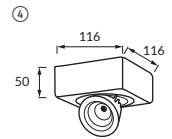

IGOR LED

PL: Oprawa sufitowa COB LED / CZ: Podhledové svítidlo COB LED / SK: Podhľadové svietidlo COB LED

STRÜHM

① IGOR LED C 6W WHITE 4000K

② IGOR LED C 9W WHITE 4000K

③ IGOR LED D 6W WHITE 4000K

④ IGOR LED D 9W WHITE 4000K