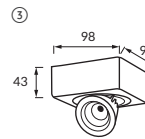

IGOR LED

PL: Oprawa sufitowa COB LED / CZ: Podhledové svítidlo COB LED / SK: Podhľadové svietidlo COB LED

STRÜHM

① IGOR LED C 6W WHITE 4000K

② IGOR LED C 9W WHITE 4000K

③ IGOR LED D 6W WHITE 4000K

④ IGOR LED D 9W WHITE 4000K