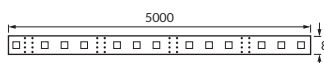

- ① LATE LED 3m 180 WW
- ④ LATE LED 3m 180 WW IP65
- ⑦ LATE LED 5m 300 WW
- ⑩ LATE LED 5m 300 WW IP65

- ② LATE LED 3m 180 NW
- ⑤ LATE LED 3m 180 NW IP65
- ⑧ LATE LED 5m 300 NW
- ⑪ LATE LED 5m 300 NW IP65

- ③ LATE LED 3m 180 CW
- ⑥ LATE LED 3m 180 CW IP65
- ⑨ LATE LED 5m 300 CW
- ⑫ LATE LED 5m 300 CW IP65

① ... ⑥

⑦ ... ⑫