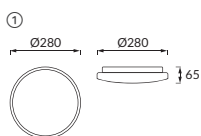

① LINUS LED C 12W NW

② LINUS LED C 18W NW

③ LINUS LED C 24W NW

# LINUS LED

GB: Ceiling SMD LED light fitting / DE: Plafond beleuchtung SMD LED / HU: Mennyezeti lámpa SMD LED

①	04346	LINUS LED C 12W NW	12 W	1270 lm	neutral white Neutralweiß semleges fehér	730 lm	gold / gold / arany	5901477343469
②	04347	LINUS LED C 18W NW	18 W	1900 lm		1040 lm		5901477343476
③	04348	LINUS LED C 24W NW	24 W	2460 lm		1460 lm		5901477343483