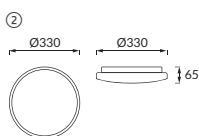

① LINUS LED C 12W NW

② LINUS LED C 18W NW

③ LINUS LED C 24W NW

# LINUS LED

GB: Ceiling SMD LED light fitting / DE: Plafond beleuchtung SMD LED / HU: Mennyezeti lámpa SMD LED

①	04346	LINUS LED C 12W NW	12 W	1270 lm	neutral white Neutralweiß semleges fehér	730 lm	gold / gold / arany	5901477343469
②	04347	LINUS LED C 18W NW	18 W	1900 lm		1040 lm		5901477343476
③	04348	LINUS LED C 24W NW	24 W	2460 lm		1460 lm		5901477343483