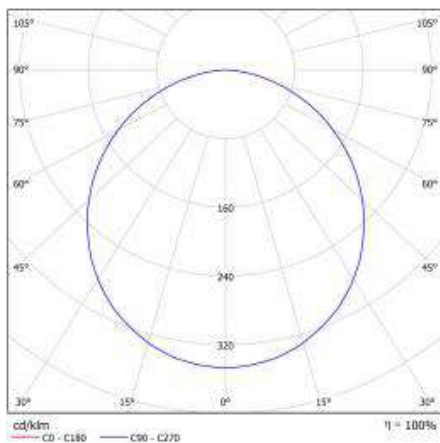

MIDAS 600 LED 3700LM PLX IP20 582X582MM 840 (37W)

DETAILED CARD

TECHNICAL PARAMETERS TABLE

Index:	T/A	Dimensions [mm]:	592/592/44
Light source:	LED module	Mounting dimensions [mm]:	563/297
Nominal power [W]:	37	Ingress protection:	IP20
Rated power of the luminaire [W]:	42.40	Glow wire test [°C]:	650
Supply voltage [V]:	220-240	Mounting version:	surface mounted; recessed mounted in modular ceiling possible
Frequency [Hz]:	50 - 60	Net weight of the luminaire [kg]:	1.500
Luminous flux [lm]:	3700	Category type:	louvres
Luminous efficacy [lm/W]:	87	Category of application:	educational, commercial
Energy efficiency class:	F	AC voltage range [V]:	90-175
Electrical protection class:	I	DC voltage range [V]:	198 - 264
Colour temperature [K]:	4000	LED lifespan L70B50 [h]:	50000
Colour rendering index:	>80	LED lifespan L80B20 [h]:	32000
SDCM:	≤ 5	LED lifespan L90B10 [h]:	15000
Power factor:	0.98	Light distribution type:	open space
Diffuser material:	PS	Photobiological safety:	Risk Group 1 (no photobiological hazard under normal behavioral limitation)
Diffuser type:	OPAL	Warranty [years]:	5
Diffuser colour:	white	PZH certificate:	B-BK-60212-0618/20
Optics material:	PMMA	CE certificate:	87/2020
Optics:	lens	Manual:	Download PDF
Material of the body:	ABS		
Colour of the body:	white		

LIGHT CURVES