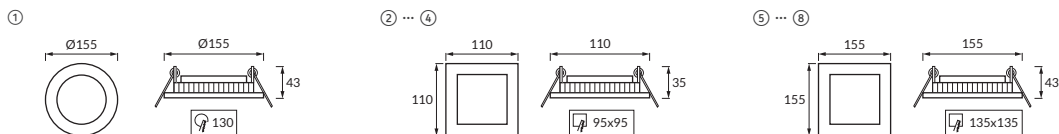

⑤ MILTON LED D 12W MATCHR 3000K

⑥ MILTON LED D 12W MATCHR 5700K

⑦ MILTON LED D 12W WHITE 3000K

⑧ MILTON LED D 12W WHITE 5700K