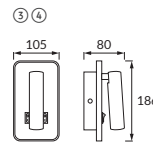

OTELLO LED

GB: Decorative SMD LED fitting / DE: SMD LED-Zierleuchte / RU: Декоративный светильник SMD LED

① OTELLO LED C 6W+3W WHITE

② OTELLO LED C 6W+3W BLACK

③ OTELLO LED D 6W+3W WHITE

④ OTELLO LED D 6W+3W BLACK