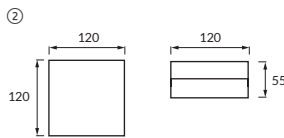

ROBIN LED D

GB: Ceiling SMD LED lighting fitting / DE: Deckenleuchte SMD LED / RU: Потолочный светильник SMD LED

① ROBIN LED D 6W 4000K

② ROBIN LED D 12W 4000K

③ ROBIN LED D 18W 4000K

④ ROBIN LED D 24W 4000K