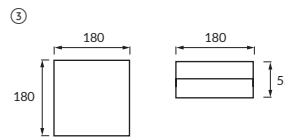

ROBIN LED D

GB: Ceiling SMD LED lighting fitting / DE: Deckenleuchte SMD LED / RU: Потолочный светильник SMD LED

① ROBIN LED D 6W 4000K

② ROBIN LED D 12W 4000K

③ ROBIN LED D 18W 4000K

④ ROBIN LED D 24W 4000K