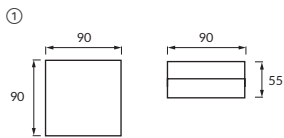

ROBIN LED D

GB: Ceiling SMD LED lighting fitting / DE: Deckenleuchte SMD LED / RU: Потолочный светильник SMD LED

① ROBIN LED D 6W 4000K

② ROBIN LED D 12W 4000K

③ ROBIN LED D 18W 4000K

④ ROBIN LED D 24W 4000K