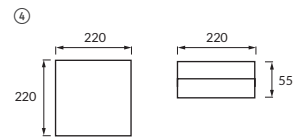

ROBIN LED D

GB: Ceiling SMD LED lighting fitting / DE: Deckenleuchte SMD LED / RU: Потолочный светильник SMD LED

① ROBIN LED D 6W 4000K

② ROBIN LED D 12W 4000K

③ ROBIN LED D 18W 4000K

④ ROBIN LED D 24W 4000K