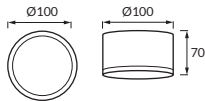

① ②

③ ④

⑤ ⑥

⑦ ⑧

	01234	ABCDE					
①	03107	ROLEN LED 3W WHITE 4000K	3 W	240 lm	white / weiß / белый	neutral white Neutralweiß нейтральный белый	5901477331077
②	03779	ROLEN LED 3W BLACK 4000K			black / schwarz / черный		5901477337796
③	03108	ROLEN LED 7W WHITE 4000K	7 W	580 lm	white / weiß / белый		5901477331084
④	03780	ROLEN LED 7W BLACK 4000K			black / schwarz / черный		5901477337802
⑤	03109	ROLEN LED 10W WHITE 4000K	10 W	840 lm	white / weiß / белый		5901477331091
⑥	03781	ROLEN LED 10W BLACK 4000K			black / schwarz / черный		5901477337819
⑦	03110	ROLEN LED 15W WHITE 4000K	15 W	1330 lm	white / weiß / белый		5901477331107
⑧	03782	ROLEN LED 15W BLACK 4000K			black / schwarz / черный		5901477337826

Material / Material / Материал

GB: aluminium, plastic
DE: Aluminium, Kunststoff
RU: алюминий, пластмасса