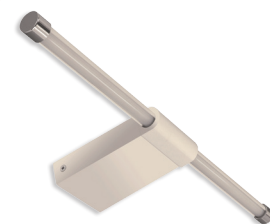

INDEX: 04112
PASO LED 9W WHITE NW
Decorative SMD LED fitting

Power	9 W	Power Supply	230V 50Hz
Light colour	neutral white	Temperature	4100K
Light source	SMD LED, in set	Luminous flux	1140 lm
Colour	white/chrom	IP	44
Luminous beam angle	120°	Dimensions [mm]	25 / 395 / 120
Material	stainless steel, polycarbonate PC		
Comments	for operation in increased-humidity locations, e.g. bathrooms; driver included