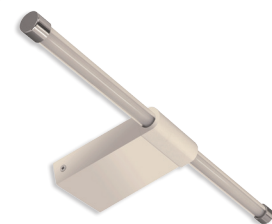

INDEX: 04112
PASO LED 9W WHITE NW
Decorative SMD LED fitting

Power	9 W	Power Supply	230V 50Hz
Light colour	neutral white	Temperature	4100K
Light source	SMD LED, in set	Luminous flux	1140 lm
Colour	white/chrom	IP	44
Luminous beam angle	120°	Dimensions [mm]	25 / 395 / 120
Material	stainless steel, polycarbonate PC		
Comments	for operation in increased-humidity locations, e.g. bathrooms; driver included