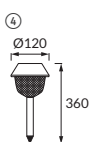

SOPLA LED / IRIS LED / TULIP LED / EKIER LED

PL: Lampa solarna LED / CZ: Solární lampa LED / SK: Solárna lampa LED

STRÜHM

	01234	ABCDE								
①	03938	SOPLA LED 36 0,06W BLACK 6500K	1 x AAA 100mAh NI-MH	0,06 W	1 lm	czarny / černá / čierna	zimnobiata studená bílá studená biela	120°	✓	5901477339387
②	03939	SOPLA LED 36 0,06W COLOR 6500K				różne kolory / různé barvy / různé farby				5901477339394
③	03828	IRIS LED 38 0,06W 6500K	1 x AAA 150mAh NI-MH	0,06 W	1 lm	chrom chrom chróm	zimnobiata studená bílá studená biela	120°	✓	5901477338281
④	03829	TULIP LED 36 0,06W 6500K				1 x AA 200mAh NI-MH				5901477338298
⑤	03830	EKIER LED 46 0,5W 6500K	1 x AA 600mAh NI-MH	0,5 W	8 lm	czarny / černá / čierna		140°	✗	5901477338304

① ② ④ ⑤

Materiat / Material / Material

PL: tworzywo sztuczne

CZ: plast

SK: plast

③

Materiat / Material / Material

PL: stal nierdzewna, tworzywo sztuczne

CZ: nerezová ocel, plast

SK: nerezová ocel, plast

Uwagi / Komentář / Komentáre

PL: czas świecenia dla jednego ładowania min 6 h

CZ: doba svícení na jedno nabití min 6 h

SK: doba svietenia na jedno nabitie min 6 h