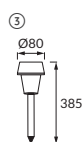

SOPLA LED / IRIS LED / TULIP LED / EKIER LED

PL: Lampa solarna LED / CZ: Solární lampa LED / SK: Solárna lampa LED

STRÜHM

	01234	ABCDE								
①	03938	SOPLA LED 36 0,06W BLACK 6500K	1 x AAA 100mAh NI-MH	0,06 W	1 lm	czarny / černá / čierna	zimnobiata studená bílá studená biela	120°	✓	5901477339387
②	03939	SOPLA LED 36 0,06W COLOR 6500K				różne kolory / různé barvy / různé farby				5901477339394
③	03828	IRIS LED 38 0,06W 6500K	1 x AAA 150mAh NI-MH	0,06 W	1 lm	chrom chrom chróm	zimnobiata studená bílá studená biela	120°	✓	5901477338281
④	03829	TULIP LED 36 0,06W 6500K				1 x AA 200mAh NI-MH				5901477338298
⑤	03830	EKIER LED 46 0,5W 6500K	1 x AA 600mAh NI-MH	0,5 W	8 lm	czarny / černá / čierna		140°	✗	5901477338304

① ② ④ ⑤

Materiat / Material / Material

PL: tworzywo sztuczne

CZ: plast

SK: plast

③

Materiat / Material / Material

PL: stal nierdzewna, tworzywo sztuczne

CZ: nerezová ocel, plast

SK: nerezová ocel, plast

Uwagi / Komentář / Komentáre

PL: czas świecenia dla jednego ładowania min 6 h

CZ: doba svícení na jedno nabití min 6 h

SK: doba svietenia na jedno nabitie min 6 h