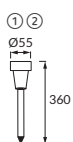

SOPLA LED / IRIS LED / TULIP LED / EKIER LED

PL: Lampa solarna LED / CZ: Solární lampa LED / SK: Solárna lampa LED

STRÜHM

	01234	ABCDE								
①	03938	SOPLA LED 36 0,06W BLACK 6500K	1 x AAA 100mAh NI-MH	0,06 W	1 lm	czarny / černá / čierna	zimnobiata studená bílá studená biela	120°	✓	5901477339387
②	03939	SOPLA LED 36 0,06W COLOR 6500K				różne kolory / různé barvy / různé farby				5901477339394
③	03828	IRIS LED 38 0,06W 6500K	1 x AAA 150mAh NI-MH	0,06 W	1 lm	chrom chrom chróm	zimnobiata studená bílá studená biela	120°	✓	5901477338281
④	03829	TULIP LED 36 0,06W 6500K				1 x AA 200mAh NI-MH				5901477338298
⑤	03830	EKIER LED 46 0,5W 6500K	1 x AA 600mAh NI-MH	0,5 W	8 lm	czarny / černá / čierna		140°	✗	5901477338304

① ② ④ ⑤

Materiat / Material / Material

PL: tworzywo sztuczne

CZ: plast

SK: plast

③

Materiat / Material / Material

PL: stal nierdzewna, tworzywo sztuczne

CZ: nerezová ocel, plast

SK: nerezová ocel, plast

Uwagi / Komentář / Komentáre

PL: czas świecenia dla jednego ładowania min 6 h

CZ: doba svícení na jedno nabití min 6 h

SK: doba svietenia na jedno nabitie min 6 h