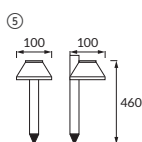

SOPLA LED / IRIS LED / TULIP LED / EKIER LED

PL: Lampa solarna LED / CZ: Solární lampa LED / SK: Solárna lampa LED

STRÜHM

	01234	ABCDE								
①	03938	SOPLA LED 36 0,06W BLACK 6500K	1 x AAA 100mAh NI-MH	0,06 W	1 lm	czarny / černá / čierna	zimnobiata studená bílá studená biela	120°	✓	5901477339387
②	03939	SOPLA LED 36 0,06W COLOR 6500K				różne kolory / různé barvy / různé farby				5901477339394
③	03828	IRIS LED 38 0,06W 6500K	1 x AAA 150mAh NI-MH	0,06 W	1 lm	chrom chrom chróm	zimnobiata studená bílá studená biela	120°	✓	5901477338281
④	03829	TULIP LED 36 0,06W 6500K				1 x AA 200mAh NI-MH				5901477338298
⑤	03830	EKIER LED 46 0,5W 6500K	1 x AA 600mAh NI-MH	0,5 W	8 lm	czarny / černá / čierna		140°	✗	5901477338304

① ② ④ ⑤

Materiat / Material / Material

PL: tworzywo sztuczne

CZ: plast

SK: plast

③

Materiat / Material / Material

PL: stal nierdzewna, tworzywo sztuczne

CZ: nerezová ocel, plast

SK: nerezová ocel, plast

Uwagi / Komentář / Komentáre

PL: czas świecenia dla jednego ładowania min 6 h

CZ: doba svícení na jedno nabití min 6 h

SK: doba svietenia na jedno nabitie min 6 h