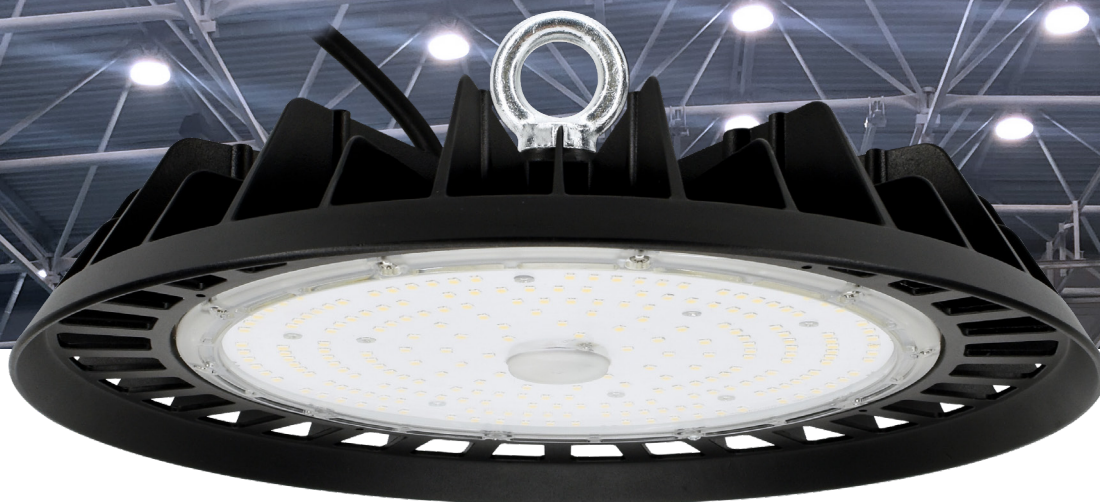

HIGHBAY LED

HBV2 „VOYAGER” A NEW VERSION OF A PROFESSIONAL LUMINAIRE

high-efficiency source lights in energy class C

interchangeable lenses: 60° / 90° / 120°

reliable power system

length wire: 50cm

UM-HBV2
optional wall mount bracket

100
150
200

Mounting bracket for HBV2 100W and 150W
Mounting bracket for HBV2 200W

Luminous flux [lm]

14 000 (140lm/W)
21 000 (140lm/W)
28 000 (140lm/W)

Beam angle*

120°
120°
120°

*also available beam angles: 60°, 90°