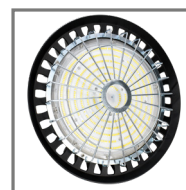

HIGHBAY LED

HBV2 „VOYAGER” A NEW VERSION OF A PROFESSIONAL LUMINAIRE

high-efficiency source lights in energy class C

interchangeable lenses: 60° / 90° / 120°

reliable power system

length wire: 50cm

UM-HBV2
optional wall mount bracket

100
150
200

Mounting bracket for HBV2 100W and 150W
Mounting bracket for HBV2 200W

Luminous flux [lm]

14 000 (140lm/W)
21 000 (140lm/W)
28 000 (140lm/W)

Beam angle*

120°
120°
120°

*also available beam angles: 60°, 90°