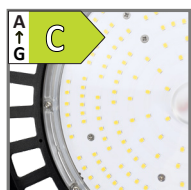

HIGHBAY LED

HBV2 „VOYAGER” A NEW VERSION OF A PROFESSIONAL LUMINAIRE

high-efficiency source lights in energy class C

interchangeable lenses: 60° / 90° / 120°

reliable power system

length wire: 50cm

UM-HBV2
optional wall mount bracket

100
150
200

Mounting bracket for HBV2 100W and 150W
Mounting bracket for HBV2 200W

Luminous flux [lm]

14 000 (140lm/W)
21 000 (140lm/W)
28 000 (140lm/W)

Beam angle*

120°
120°
120°

*also available beam angles: 60°, 90°