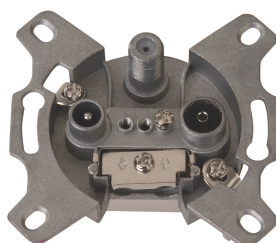

connecting the future

TRIAX

TOU - 01S outlet R/TV/SAT terminated

Article number: 303693

Product description:

TOU - 01S terminated

The TRIAX TOU series of outlets is made of diecast zinc, the coax IEC connectors fulfil the DIN 45325 and IEC 169 standards. The outlets can be built into a Ø60 mm round wall box or surface mounted by means of a TOU frame.

Specifications

ORDER INFORMATION	
EAN Number	5702663036932
SHIELDING	
Shielding factor UHF	>75 dB
Shielding factor VHF	>85 dB
CHARACTERISTICS	
Type	TOU
Outlet Type	Terminated

FREQUENCY	
Frequency Range FM	87.5...108 MHz
Frequency Range TV	5...74/120...862 MHz
Frequency Range SAT	950...2250 MHz
LOSS	
Through Loss IN-FM	1.5 dB
Through Loss IN-TV	2.0 dB
Through Loss IN-SAT	2.0 dB
ISOLATION	
Isolation FM-SAT	> 40.0 dB
Isolation TV-FM	>15.0 dB
RETURN LOSS	
Return Loss FM	Cat. D *) dB
Return Loss TV	Cat. C *) dB
ELECTRICAL	
Impedance	75 Ω
OPERATIONAL	
Screening Efficiency	EN50083-2 (Class A)
DC Passthrough SAT	Yes (20VDC / 500mA)
CONNECTORS	
Connector IN	Saddle & Clamp (S&C)
Connector FM	IEC-female
Connector TV	IEC-male
MECHANICAL	
Diameter	60 mm
Dimensions product (H x D x W)	70.6 x 70.6 x 21,9 mm
Packaging Height	0,040 m
Packaging Width	0,070 m
Packaging Depth	0,070 m
Net Weight	0,102 kg